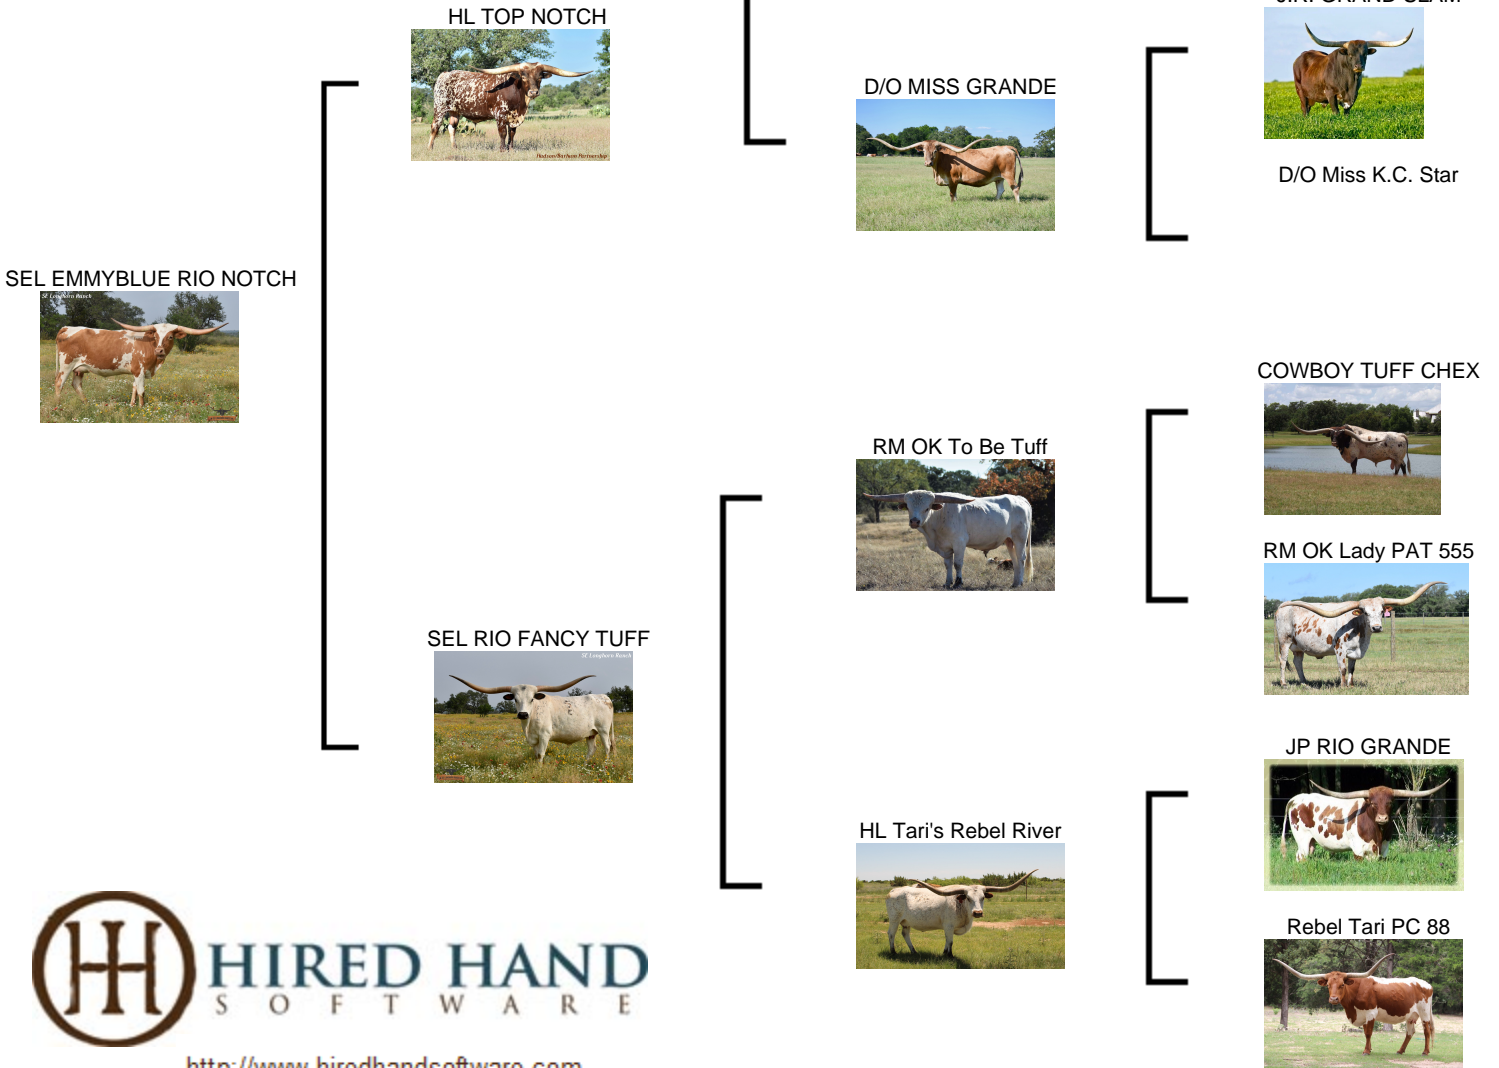

<http://www.hiredhandsoftware.com>